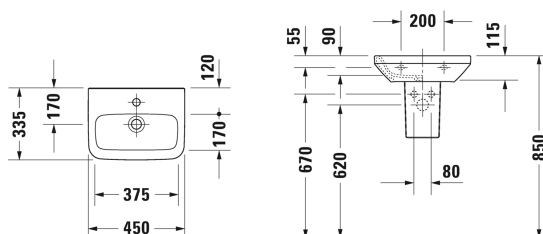

DuraStyle Handrinse basin # 0708450000

| < 450 mm > |

Handrinse basin	Dimension	Weight	Order number
without overflow, with tap platform, underneath glazed, 450 mm			
Colors			
00 White Alpin			
Variant			
●	450 x 335 mm	9.500 kilogram	0708450000
Sanitary ceramics with the special WonderGliss surface finish will remain clean and attractive-looking for a long time to come. When ordering WonderGliss please add a "1" as eleventh digit to the model number.			
Accessory			
Slotted waste for washbasins without overflow	50 mm	0.300 kilogram	005024
Suitable products			
Siphon cover for # 070845,			085831

All drawings contain the necessary measurements which are subject to standard tolerances. They are stated in mm and are non-binding. Exact measurements, in particular for customised installation scenarios, can only be taken from the finished ceramic piece.